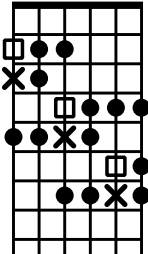

G-F Comprehensive Scale Standard & Tab

Classical Guitar

8

⑥ ⑤ ④ ③ ②

1# 2 4 1 2 4 1 3# 2 4 1 2 4 1 3# 4

Classical Guitar

TAB

2-3-5 2 3-5 2-4 5-7 4-5 7-5-7-8

Guit.

8

① ② ③ ④ ⑤

1 3 4 3 1 4 3# 1 4 2 1 4 2 3# 1 4

Guit.

TAB

5-7-8-7 5 8-7-5 7-5-4 7 5-4-2 5

Guit.